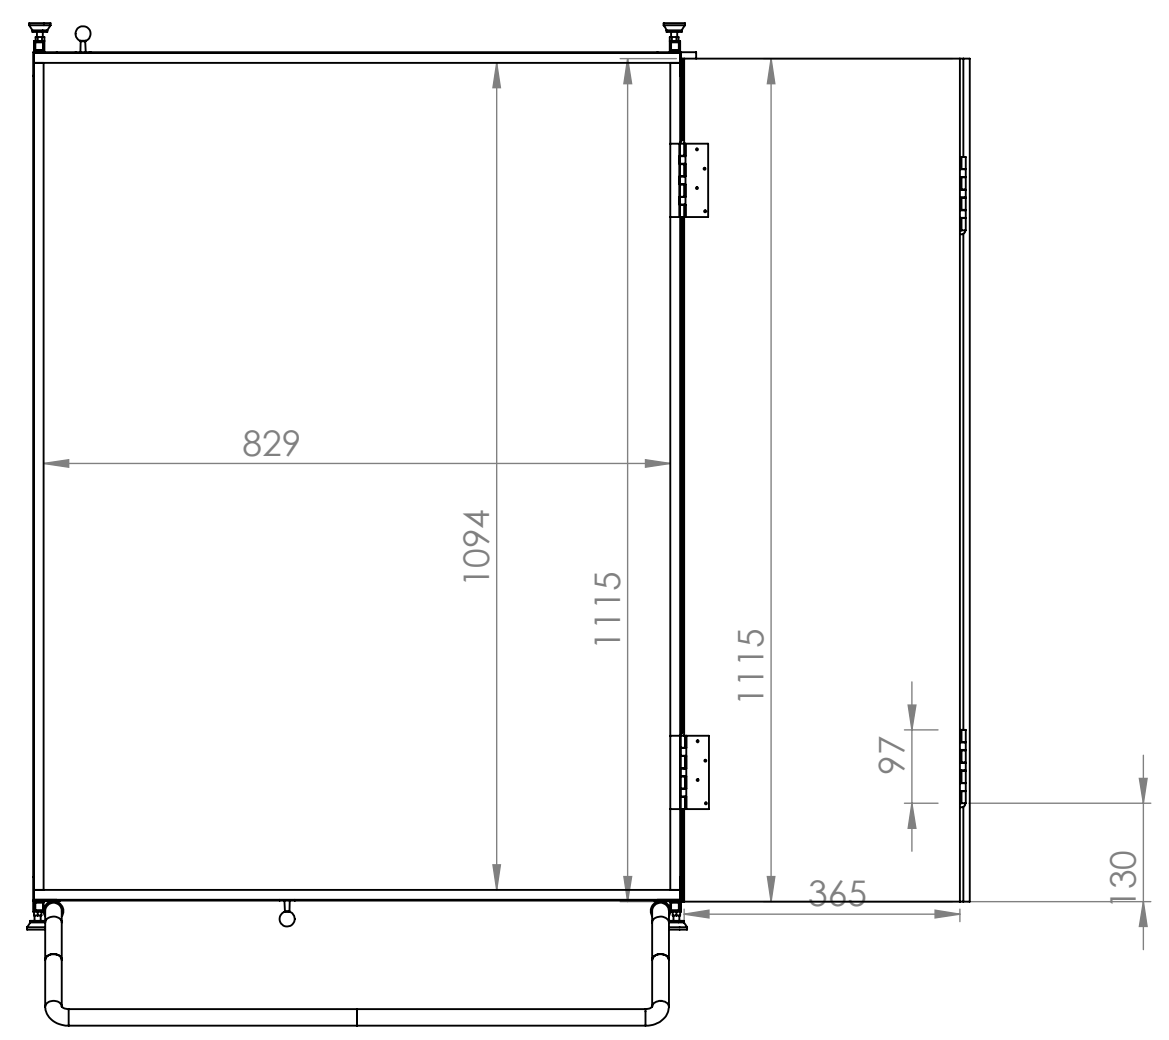

Triporteur KV5

Echelle : 1/10e

NOM	SECTEUR	DATE

COUPE A-A

DATE MODIFICATION / CONTENU:		PERSON:		CADERN DES		NE PAS CHANGER L'ECHELLE		REVISION	
LISTE DES MODIFICATIONS		DESIGNER		ARCADES KV5					
PRELIMINAIRE									
PROJET									
ANCIEN	NOM	SECTEUR	DATE						
NOUVEAU									
APPR.									
PROJ.									
QUAL.									

KV5 - Fiche technique
A0