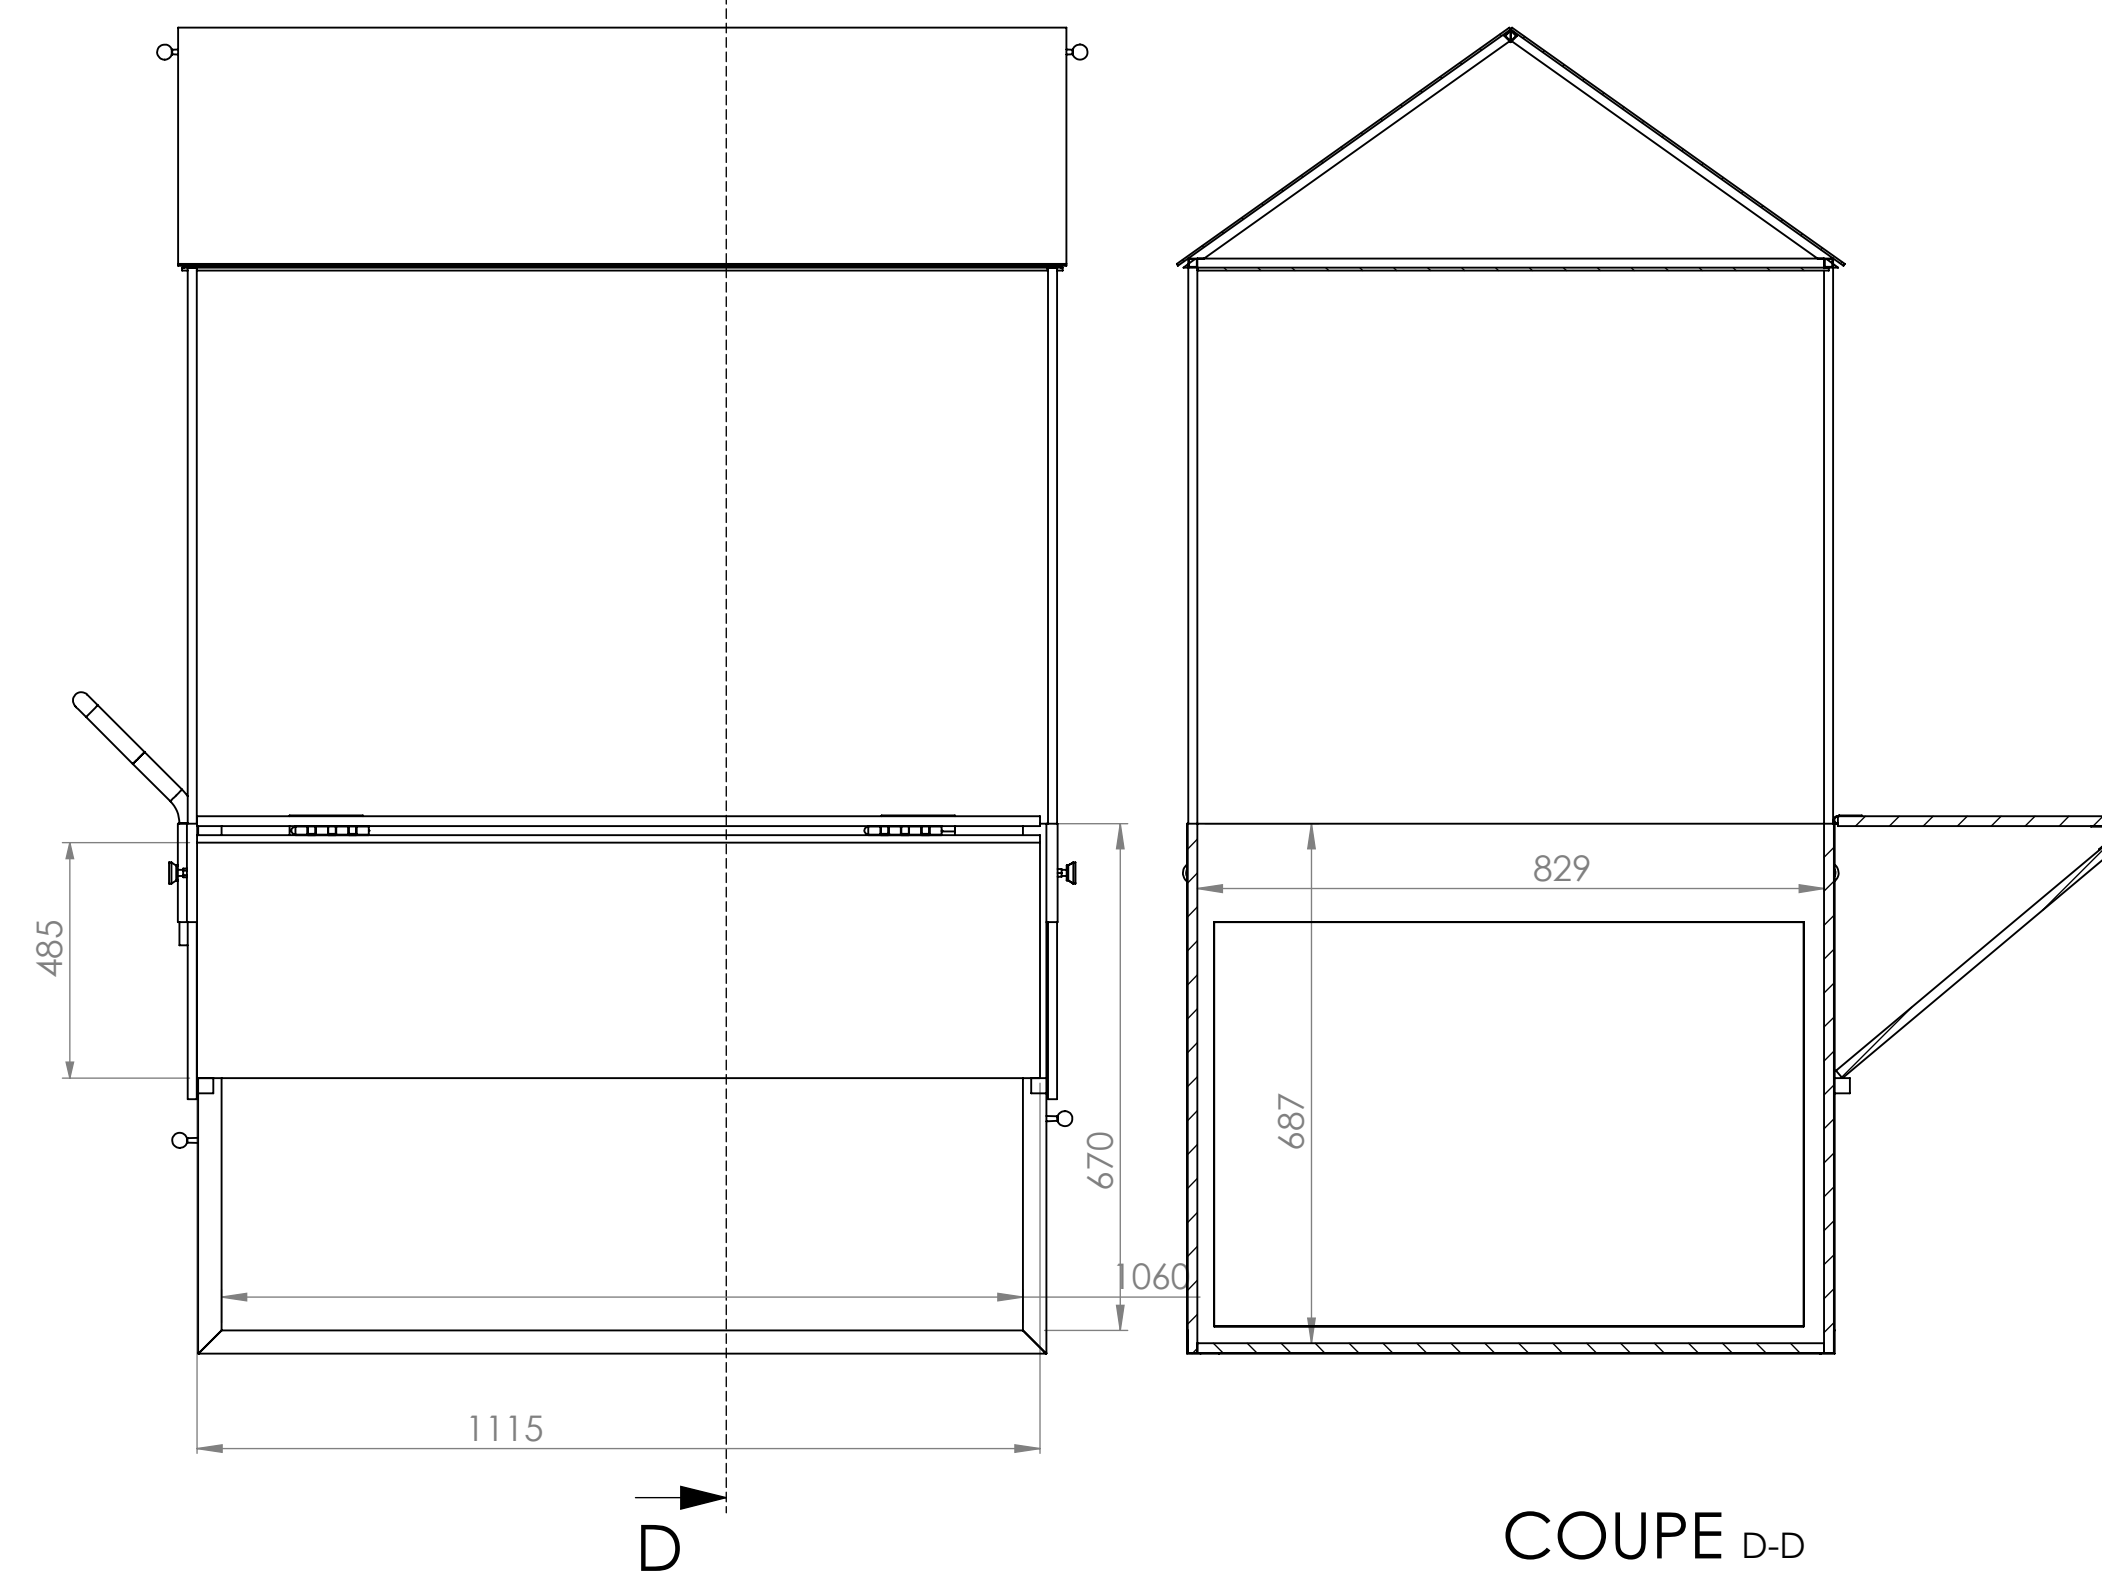

Triporteur KV5

Echelle : 1/10e

NOM	SECTEUR	DATE

COUPE D-D

DATE MODIFICATION / CONTENU:		PERSON:		CADERN DES		NE PAS CHANGER L'ECHELLE		REVISION	
LISTE DES MODIFICATIONS		DESIGNER		ARCADES KV5					
PRELIMINAIRE									
PROJET									
ANCIEN	NOM	SECTEUR	DATE						
NOUVEAU									
APPR.									
PROJ.									
QUAL.									

KV5 - Fiche technique
A0