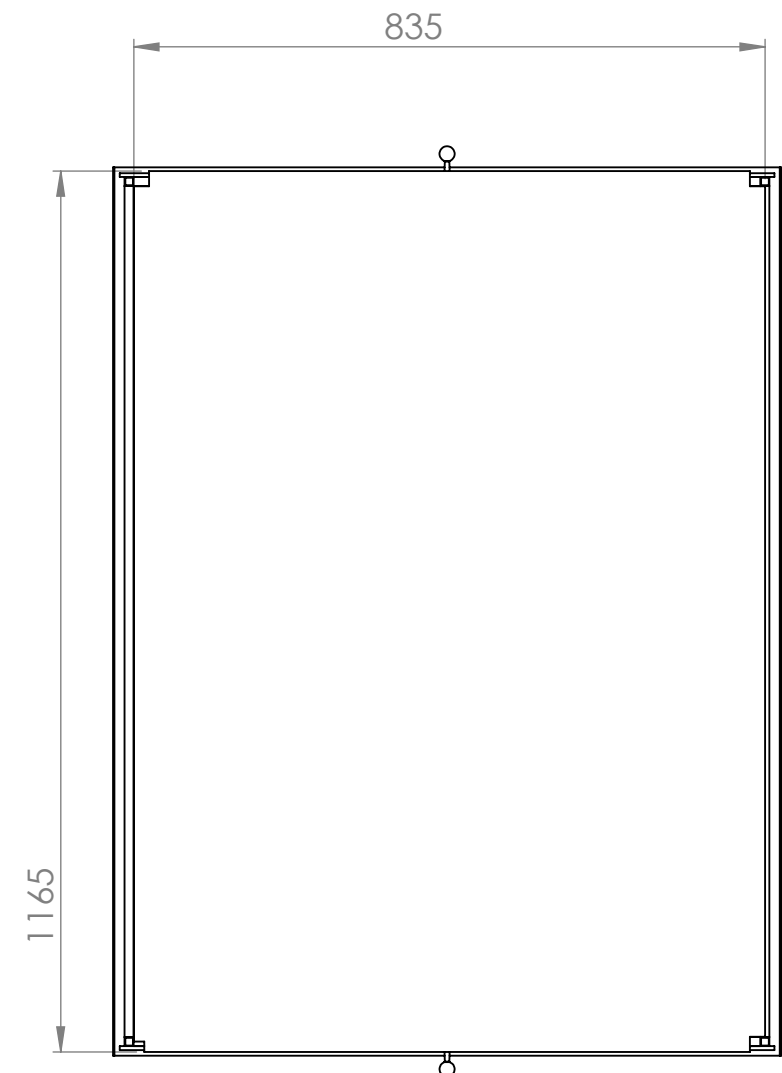

Triporteur KV5

Echelle : 1/10e

NOM	SECTEUR	DATE

COUPE B-B